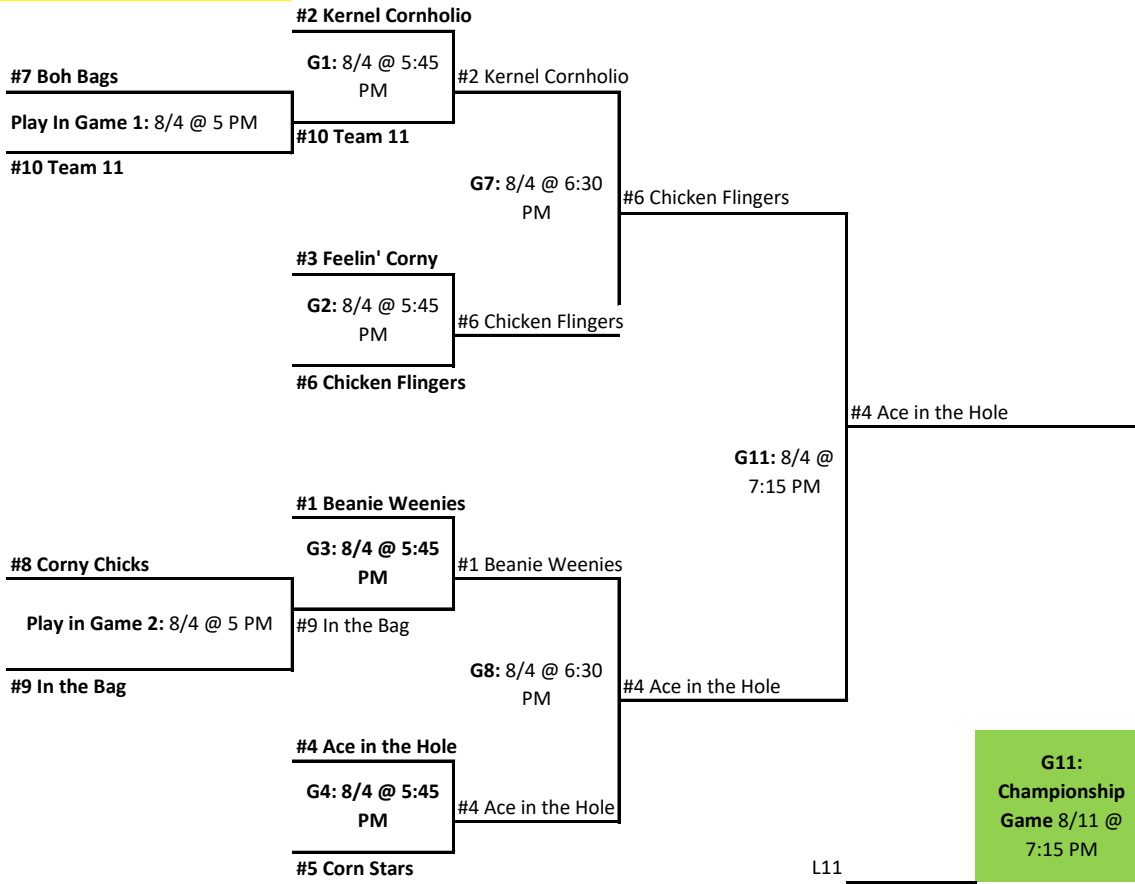

CORNHOLE PLAYOFFS

(10) Teams - Double Elimination

Winner's Bracket

Final Seeds

1) Beanie Weenies
2) Kernel Cornholio
3) Feelin' Corny
4) Ace In the Hole
5) Corn Stars
6) chicken Flingers
7) Boh-Bags
8) Corny Chicks
9) In the Bag
10) Team 11

Loser's Bracket

If Ace in the Hole loses their first game of the night, they will play that same team again to decide the championship. However, if they win their first game then they are the champions!