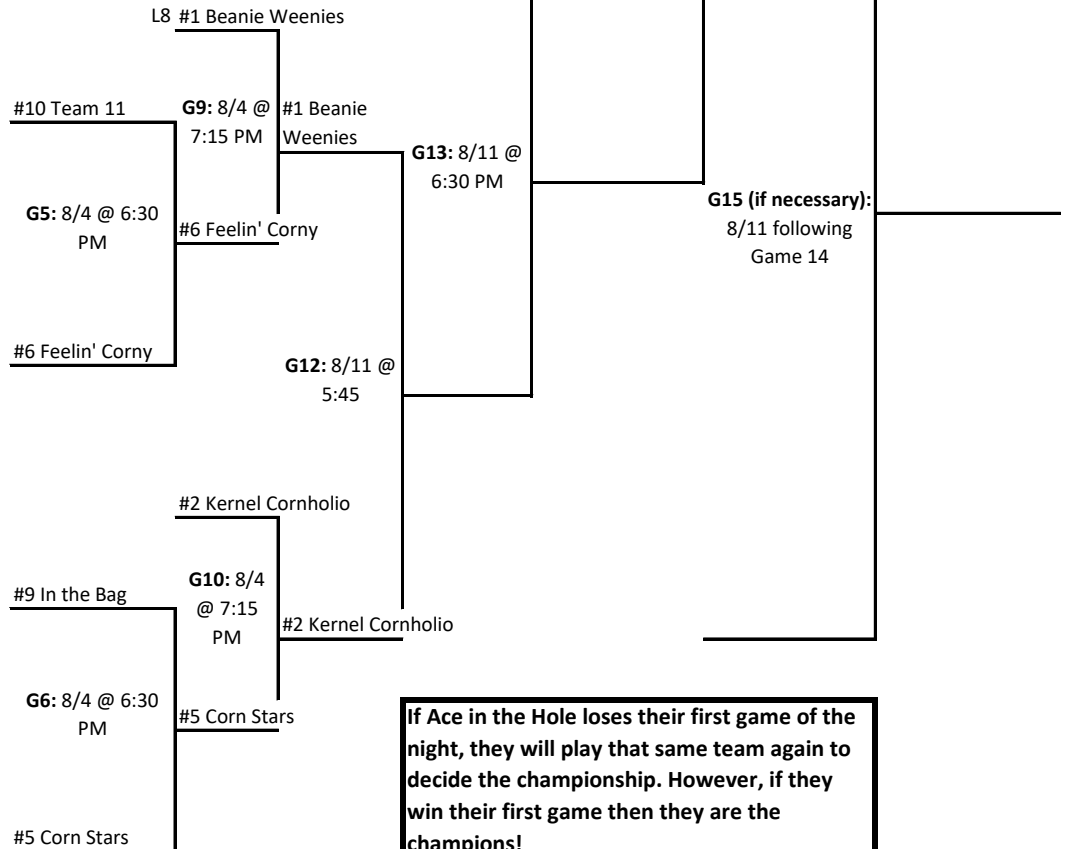

CORNHOLE PLAYOFFS

(10) Teams - Double Elimination

Winner's Bracket

Final Seeds

1) Beanie Weenies
2) Kernel Cornholio
3) Feelin' Corny
4) Ace In the Hole
5) Corn Stars
6) chicken Flingers
7) Boh-Bags
8) Corny Chicks
9) In the Bag
10) Team 11

Loser's Bracket

If Ace in the Hole loses their first game of the night, they will play that same team again to decide the championship. However, if they win their first game then they are the champions!